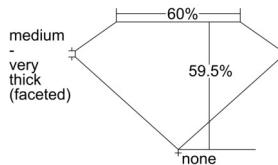

GIA®

FACSIMILE

GIA REPORT 6505479880

Verify this report at GIA.edu

GIA NATURAL DIAMOND DOSSIER®

September 23, 2024
GIA Report Number 6505479880
Shape and Cutting Style ..... Heart Brilliant
Measurements ..... 4.28 x 5.08 x 3.02 mm

GRADING RESULTS

Carat Weight ..... 0.40 carat
Color Grade ..... E
Clarity Grade VVS1

ADDITIONAL GRADING INFORMATION

Polish ..... Excellent
Symmetry ..... Excellent
Fluorescence ..... Faint
Clarity Characteristics..... Pinpoint, Internal Graining, Feather
Inscription(s): GIA 6505479880

PROPORTIONS

Profile not to actual proportions

GRADING SCALES

GIA COLOR SCALE		GIA CLARITY SCALE	
COLORLESS	D	VERY VERY SLIGHTLY INCLUDED	FLAWLESS
	E		INTERNALLY FLAWLESS
	F		VVS₁
	G		VVS₂
	H		VS₁
	I		VS₂
	J		SI₁
	K		SI₂
	L		I₁
	M		I₂
NEAR COLORLESS	N	SLIGHTLY INCLUDED	I₃
	O		
	P		
	Q		
FAINT	R		
	S		
	T		
	U		
VERY LIGHT	V		
	W		
	X		
	Y		
LIGHT	Z