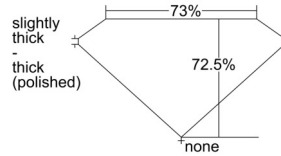

GIA®

FACSIMILE

GIA REPORT 6505481781

Verify this report at GIA.edu

GIA NATURAL DIAMOND DOSSIER®

September 23, 2024
GIA Report Number 6505481781
Shape and Cutting Style ..... Square Modified Brilliant
Measurements ..... 5.15 x 5.09 x 3.69 mm

GRADING RESULTS

Carat Weight ..... 0.81 carat
Color Grade ..... G
Clarity Grade SI1

ADDITIONAL GRADING INFORMATION

Polish ..... Excellent
Symmetry ..... Very Good
Fluorescence ..... None
Clarity Characteristics ..... Crystal
Inscription(s): GIA 6505481781

PROPORTIONS

Profile not to actual proportions

GRADING SCALES

GIA COLOR SCALE		GIA CLARITY SCALE			
COLORLESS	D	VERY VERY SLIGHTLY INCLUDED	FLAWLESS		
	E		INTERNALLY FLAWLESS		
	F	VERY SLIGHTLY INCLUDED	VVS₁		
	G		VVS₂		
	H		VS₁		
	NEAR COLORLESS	I	SLIGHTLY INCLUDED	VS₂	
		J		SI₁	
		FAINT	K	INCLUDED	SI₂
			L		I₁
			M		I₂
VERT LIGHT	N	LIGHT	I₃		
	O				
	P				
	Q				
	R