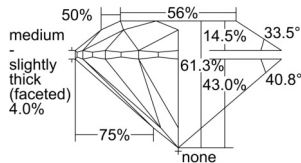

GIA®

FACSIMILE

GIA REPORT 6505482001

Verify this report at GIA.edu

GIA NATURAL DIAMOND DOSSIER®

September 24, 2024
GIA Report Number 6505482001
Shape and Cutting Style ..... Round Brilliant
Measurements ..... 3.78 - 3.79 x 2.32 mm

GRADING RESULTS

Carat Weight ..... 0.20 carat
Color Grade ..... G
Clarity Grade VS1
Cut Grade ..... Excellent

ADDITIONAL GRADING INFORMATION

Polish ..... Excellent
Symmetry ..... Excellent
Fluorescence ..... None
Clarity Characteristics ..... Cloud, Pinpoint
Inscription(s): GIA 6505482001

PROPORTIONS

Profile to actual proportions

GRADING SCALES

GIA COLOR SCALE	GIA CLARITY SCALE	GIA CUT SCALE
COLOURLESS	FLAWLESS	EXCELLENT
D	INTERNALLY FLAWLESS	
E	VVS₁	VERY GOOD
F		
G	VVS₂	
H	VS₁	GOOD
I		
J	VS₂	
K	SI₁	FAIR
L		
M	SI₂	
N	I₁	POOR
O		
P	I₂	
Q	I₃	
R		
S		
T		
U		
V		
W		
X		
Y		
Z