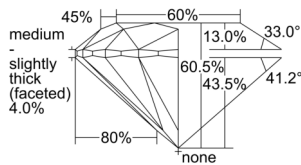

GIA®

FACSIMILE

GIA REPORT 6505482364

Verify this report at GIA.edu

GIA NATURAL DIAMOND DOSSIER®

September 24, 2024
GIA Report Number 6505482364
Shape and Cutting Style ..... Round Brilliant
Measurements ..... 4.57 - 4.61 x 2.78 mm

GRADING RESULTS

Carat Weight ..... 0.35 carat
Color Grade ..... E
Clarity Grade VS2
Cut Grade ..... Excellent

ADDITIONAL GRADING INFORMATION

Polish ..... Excellent
Symmetry ..... Excellent
Fluorescence ..... None
Clarity Characteristics ..... Crystal, Cloud, Feather
Inscription(s): GIA 6505482364

PROPORTIONS

Profile to actual proportions

GRADING SCALES

GIA COLOR SCALE	GIA CLARITY SCALE	GIA CUT SCALE	
D	FLAWLESS	EXCELLENT	
E	INTERNALLY FLAWLESS		
F		VVS₁	VERY GOOD
G	VVS₂		
H	VS₁	GOOD	
I	VS₂		
J	SI₁	FAIR	
K	SI₂		
L	I₁	POOR	
M			
N			
O	I₂		
P			
Q	I₃		
R			
S			
T			
U			
V			
W			
X			
Y			
Z