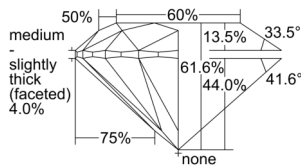

GIA®

FACSIMILE

GIA REPORT 6505486834

Verify this report at GIA.edu

GIA NATURAL DIAMOND DOSSIER®

September 24, 2024
GIA Report Number 6505486834
Shape and Cutting Style ..... Round Brilliant
Measurements ..... 5.86 - 5.89 x 3.62 mm

GRADING RESULTS

Carat Weight ..... 0.76 carat
Color Grade ..... H
Clarity Grade VVS2
Cut Grade ..... Excellent

ADDITIONAL GRADING INFORMATION

Polish ..... Excellent
Symmetry ..... Excellent
Fluorescence ..... Faint
Clarity Characteristics..... Feather, Cloud, Pinpoint, Indented
Natural

Inscription(s): GIA 6505486834

PROPORTIONS

Profile to actual proportions

GRADING SCALES

GIA COLOR SCALE	GIA CLARITY SCALE	GIA CUT SCALE	
D	FLAWLESS	EXCELLENT	
E	INTERNALLY FLAWLESS		
F		VVS₁	VERY GOOD
G	VVS₂		
H	VS₁	GOOD	
I	VS₂		
J	SI₁	FAIR	
K	SI₂		
L	I₁	POOR	
M	I₂		
N	I₃		
O			
P			
Q			
R			
S			
T			
U			
V			
W			
X			
Y			
Z