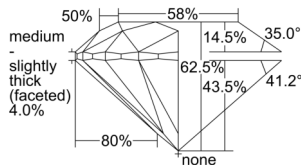

GIA®

FACSIMILE

GIA REPORT 6505493547

Verify this report at GIA.edu

GIA NATURAL DIAMOND DOSSIER®

September 24, 2024
GIA Report Number 6505493547
Shape and Cutting Style ..... Round Brilliant
Measurements ..... 5.08 - 5.12 x 3.19 mm

GRADING RESULTS

Carat Weight ..... 0.51 carat
Color Grade ..... H
Clarity Grade VVS1
Cut Grade ..... Excellent

ADDITIONAL GRADING INFORMATION

Polish ..... Excellent
Symmetry ..... Excellent
Fluorescence ..... None
Clarity Characteristics ..... Pinpoint, Cloud, Feather
Inscription(s): GIA 6505493547

PROPORTIONS

Profile to actual proportions

GRADING SCALES

GIA COLOR SCALE	GIA CLARITY SCALE	GIA CUT SCALE	
D	FLAWLESS	EXCELLENT	
E	INTERNALLY FLAWLESS		
F		VVS₁	VERY GOOD
G	VVS₂		
H	VS₁	GOOD	
I	VS₂		
J	SI₁	FAIR	
K	SI₂		
L	I₁	POOR	
M	I₂		
N	I₃		
O			
P			
Q			
R			
S			
T			
U			
V			
W			
X			
Y			
Z