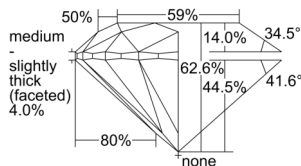

GIA®

FACSIMILE

GIA REPORT 6505493559

Verify this report at GIA.edu

GIA NATURAL DIAMOND DOSSIER®

September 25, 2024
GIA Report Number 6505493559
Shape and Cutting Style ..... Round Brilliant
Measurements ..... 5.39 - 5.42 x 3.39 mm

GRADING RESULTS

Carat Weight ..... 0.61 carat
Color Grade ..... G
Clarity Grade VVS2
Cut Grade ..... Excellent

ADDITIONAL GRADING INFORMATION

Polish ..... Excellent
Symmetry ..... Excellent
Fluorescence ..... Faint
Clarity Characteristics ..... Crystal, Pinpoint
Inscription(s): GIA 6505493559

PROPORTIONS

Profile to actual proportions

GRADING SCALES

GIA COLOR SCALE	GIA CLARITY SCALE	GIA CUT SCALE	
D	FLAWLESS	EXCELLENT	
E	INTERNALLY FLAWLESS		
F		VVS₁	VERY GOOD
G	VVS₂		
H	VS₁	GOOD	
I	VS₂		
J	SI₁	FAIR	
K	SI₂		
L	I₁	POOR	
M	I₂		
N	I₃		
O			
P			
Q			
R			
S			
T			
U			
V			
W			
X			
Y			
Z