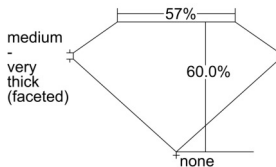

GIA®

FACSIMILE

GIA REPORT 6505494428

Verify this report at GIA.edu

GIA NATURAL DIAMOND DOSSIER®

September 25, 2024
GIA Report Number 6505494428
Shape and Cutting Style ..... Heart Brilliant
Measurements ..... 4.66 x 5.53 x 3.31 mm

GRADING RESULTS

Carat Weight ..... 0.50 carat
Color Grade ..... F
Clarity Grade VS2

ADDITIONAL GRADING INFORMATION

Polish ..... Excellent
Symmetry ..... Very Good
Fluorescence ..... None
Clarity Characteristics ..... Cloud, Crystal
Inscription(s): GIA 6505494428

PROPORTIONS

Profile not to actual proportions

GRADING SCALES

GIA COLOR SCALE		GIA CLARITY SCALE			
COLORLESS	D	VERY VERY SLIGHTLY INCLUDED	FLAWLESS		
	E		INTERNALLY FLAWLESS		
	F		VVS₁		
	G		VVS₂		
	NEAR COLORLESS	H	VERY SLIGHTLY INCLUDED	VS₁	
		I		VS₂	
		FAINT	J	SLIGHTLY INCLUDED	SI₁
			K		SI₂
	L		I₁		
	VERT LIGHT		M	INCLUDED	I₂
N			I₃		
O					
P					
LIGHT	Q				
	R				
	S				
	T				
	U				
	Z