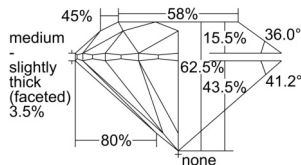

GIA®

FACSIMILE

GIA REPORT 6505494724

Verify this report at GIA.edu

GIA NATURAL DIAMOND DOSSIER®

September 27, 2024
GIA Report Number 6505494724
Shape and Cutting Style ..... Round Brilliant
Measurements ..... 4.36 - 4.38 x 2.73 mm

GRADING RESULTS

Carat Weight ..... 0.32 carat
Color Grade ..... E
Clarity Grade VS1
Cut Grade ..... Excellent

ADDITIONAL GRADING INFORMATION

Polish ..... Excellent
Symmetry ..... Excellent
Fluorescence ..... None
Clarity Characteristics ..... Crystal, Pinpoint
Inscription(s): GIA 6505494724

PROPORTIONS

Profile to actual proportions

GRADING SCALES

GIA COLOR SCALE	GIA CLARITY SCALE	GIA CUT SCALE
D	FLAWLESS	EXCELLENT
E	INTERNALLY FLAWLESS	
F	VVS₁	VERY GOOD
G		
H	VS₁	GOOD
I		
J	VS₂	FAIR
K		
L	SI₁	POOR
M		
N	I₁	
O		
P	I₂	
Q		
R	I₃	
S		
T		
U		
V		
W		
X		
Y		
Z