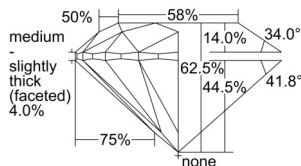

GIA®

FACSIMILE

GIA REPORT 6505494729

Verify this report at GIA.edu

GIA NATURAL DIAMOND DOSSIER®

September 25, 2024
GIA Report Number 6505494729
Shape and Cutting Style ..... Round Brilliant
Measurements ..... 4.28 - 4.30 x 2.68 mm

GRADING RESULTS

Carat Weight ..... 0.30 carat
Color Grade ..... D
Clarity Grade VVS2
Cut Grade ..... Excellent

ADDITIONAL GRADING INFORMATION

Polish ..... Excellent
Symmetry ..... Excellent
Fluorescence ..... None
Clarity Characteristics ..... Pinpoint, Cloud, Indented Natural
Inscription(s): GIA 6505494729

PROPORTIONS

Profile to actual proportions

GRADING SCALES

GIA COLOR SCALE	GIA CLARITY SCALE	GIA CUT SCALE
D	FLAWLESS	EXCELLENT
E	INTERNALLY FLAWLESS	
F	VVS₁	VERY GOOD
G		
H	VS₁	GOOD
I		
J	SI₁	FAIR
K		
L	I₁	POOR
M		
N	I₂	
O	I₃	
P		
Q		
R		
S		
T		
U		
V		
W		
X		
Y		
Z