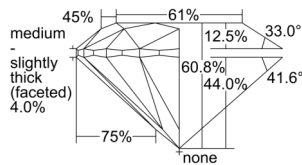

GIA®

FACSIMILE

GIA REPORT 6505496492

Verify this report at GIA.edu

GIA NATURAL DIAMOND DOSSIER®

September 24, 2024
GIA Report Number **6505496492**
Shape and Cutting Style ..... **Round Brilliant**
Measurements ..... **5.10 - 5.12 x 3.11 mm**

GRADING RESULTS

Carat Weight ..... **0.50 carat**
Color Grade ..... **D**
Clarity Grade **VVS2**
Cut Grade ..... **Excellent**

ADDITIONAL GRADING INFORMATION

Polish ..... **Excellent**
Symmetry ..... **Excellent**
Fluorescence ..... **Strong Blue**
Clarity Characteristics..... **Cloud, Pinpoint, Feather, Indented**
Natural

Inscription(s): GIA 6505496492

PROPORTIONS

Profile to actual proportions

GRADING SCALES

GIA COLOR SCALE	GIA CLARITY SCALE	GIA CUT SCALE
D	FLAWLESS	EXCELLENT
E	INTERNALLY FLAWLESS	
F	VVS₁	VERY GOOD
G		
H	VS₁	GOOD
I		
J	SI₁	FAIR
K		
L	I₁	POOR
M		
N	I₂	
O		
P	I₃	
Q		
R		
S		
T		
U		
V		
W		
X		
Y		
Z