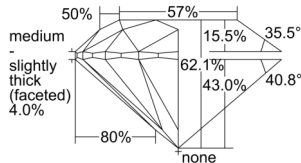

GIA®

FACSIMILE

GIA REPORT 6505499424

Verify this report at GIA.edu

GIA NATURAL DIAMOND DOSSIER®

September 25, 2024
GIA Report Number **6505499424**
Shape and Cutting Style ..... **Round Brilliant**
Measurements ..... **4.68 - 4.71 x 2.92 mm**

GRADING RESULTS

Carat Weight ..... **0.40 carat**
Color Grade ..... **F**
Clarity Grade **VS2**
Cut Grade ..... **Excellent**

ADDITIONAL GRADING INFORMATION

Polish ..... **Excellent**
Symmetry ..... **Excellent**
Fluorescence ..... **None**
Clarity Characteristics ..... **Cloud, Crystal**
Inscription(s): **GIA 6505499424**

PROPORTIONS

Profile to actual proportions

GRADING SCALES

GIA COLOR SCALE	GIA CLARITY SCALE	GIA CUT SCALE
COLOURLESS	FLAWLESS	EXCELLENT
D	INTERNALLY FLAWLESS	
E	VVS₁	VERY GOOD
F		
G	VVS₂	
H	VS₁	GOOD
I		
J	VS₂	
K	SI₁	FAIR
L		
M	SI₂	
N	I₁	POOR
O		
P	I₂	
Q	I₃	
R		
S		
T		
U		
V		
W		
X		
Y		
Z