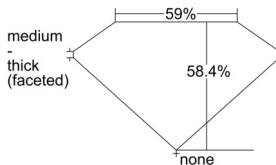

GIA®

FACSIMILE

GIA REPORT 6505500475

Verify this report at GIA.edu

GIA NATURAL DIAMOND DOSSIER®

September 25, 2024
GIA Report Number 6505500475
Shape and Cutting Style ..... Heart Brilliant
Measurements ..... 5.72 x 6.54 x 3.82 mm

GRADING RESULTS

Carat Weight ..... 0.83 carat
Color Grade ..... J
Clarity Grade VVS1

ADDITIONAL GRADING INFORMATION

Polish ..... Excellent
Symmetry ..... Excellent
Fluorescence ..... None
Clarity Characteristics ..... Pinpoint, Cloud, Feather
Inscription(s): GIA 6505500475

PROPORTIONS

Profile not to actual proportions

GRADING SCALES

GIA COLOR SCALE		GIA CLARITY SCALE			
COLORLESS	D	VERY VERY SLIGHTLY INCLUDED	FLAWLESS		
	E		INTERNALLY FLAWLESS		
	F	VERY SLIGHTLY INCLUDED	VVS₁		
	G		VVS₂		
	H		VS₁		
	NEAR COLORLESS	I	SLIGHTLY INCLUDED	VS₂	
		J		SI₁	
		FAINT	K	INCLUDED	SI₂
			L		I₁
			M		I₂
VERT LIGHT	N	LIGHT	I₃		
	O				
	P				
	Q				
	R