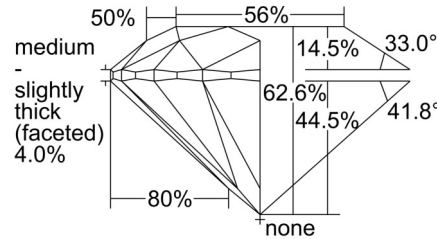

GIA NATURAL DIAMOND GRADING REPORT

October 15, 2024
 GIA Report Number 6505502788
 Shape and Cutting Style Round Brilliant
 Measurements 6.37 - 6.41 x 4.00 mm

GRADING RESULTS

Carat Weight 1.00 carat
 Color Grade J
 Clarity Grade VVS1
 Cut Grade Excellent

ADDITIONAL GRADING INFORMATION

Polish Excellent
 Symmetry Excellent
 Fluorescence None
 Inscription(s): GIA 6505502788

PROPORTIONS

Profile to actual proportions

CLARITY CHARACTERISTICS

KEY TO SYMBOLS*

- Pinpoint
- ~ Feather
- ^ Natural

* Red symbols denote internal characteristics (inclusions). Green or black symbols denote external characteristics (blemishes). Diagram is an approximate representation of the diamond, and symbols shown indicate type, position, and approximate size of clarity characteristics. All clarity characteristics may not be shown. Details of finish are not shown.