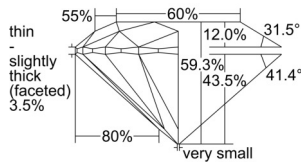

GIA®

FACSIMILE

GIA REPORT 6505504068

Verify this report at GIA.edu

GIA NATURAL DIAMOND DOSSIER®

September 26, 2024
GIA Report Number 6505504068
Shape and Cutting Style ..... Round Brilliant
Measurements ..... 5.80 - 5.82 x 3.44 mm

GRADING RESULTS

Carat Weight ..... 0.70 carat
Color Grade I
Clarity Grade VS1
Cut Grade ..... Excellent

ADDITIONAL GRADING INFORMATION

Polish ..... Excellent
Symmetry ..... Excellent
Fluorescence ..... None
Clarity Characteristics ..... Crystal, Cloud, Pinpoint
Inscription(s): GIA 6505504068

PROPORTIONS

GRADING SCALES

GIA COLOR SCALE	GIA CLARITY SCALE	GIA CUT SCALE	
D	FLAWLESS	EXCELLENT	
E	INTERNALLY FLAWLESS		
F		VVS₁	VERY GOOD
G	VVS₂		
H	VS₁	GOOD	
I	VS₂		
J	SI₁	FAIR	
K	SI₂		
L	I₁	POOR	
M	I₂		
N	I₃		
O			
P			
Q			
R			
S			
T			
U			
V			
W			
X			
Y			
Z