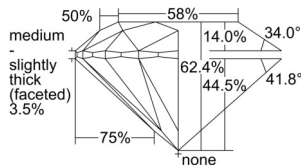

GIA®

FACSIMILE

GIA NATURAL DIAMOND DOSSIER®

September 25, 2024
GIA Report Number 6505504424
Shape and Cutting Style ..... Round Brilliant
Measurements ..... 5.09 - 5.12 x 3.19 mm

GRADING RESULTS

Carat Weight ..... 0.50 carat
Color Grade ..... F
Clarity Grade VS1
Cut Grade ..... Excellent

ADDITIONAL GRADING INFORMATION

Polish ..... Excellent
Symmetry ..... Excellent
Fluorescence ..... Faint
Clarity Characteristics..... Crystal, Feather, Cloud, Pinpoint
Inscription(s): GIA 6505504424

GIA REPORT 6505504424

Verify this report at GIA.edu

PROPORTIONS

Profile to actual proportions