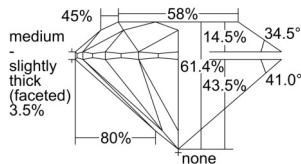

GIA®

FACSIMILE

GIA REPORT 6505504723

Verify this report at GIA.edu

GIA NATURAL DIAMOND DOSSIER®

September 26, 2024
GIA Report Number 6505504723
Shape and Cutting Style ..... Round Brilliant
Measurements ..... 5.17 - 5.19 x 3.18 mm

GRADING RESULTS

Carat Weight ..... 0.52 carat
Color Grade ..... J
Clarity Grade VVS1
Cut Grade ..... Excellent

ADDITIONAL GRADING INFORMATION

Polish ..... Excellent
Symmetry ..... Excellent
Fluorescence ..... None
Clarity Characteristics ..... Pinpoint
Inscription(s): GIA 6505504723

PROPORTIONS

Profile to actual proportions

GRADING SCALES

GIA COLOR SCALE	GIA CLARITY SCALE	GIA CUT SCALE	
D	FLAWLESS	EXCELLENT	
E	INTERNALLY FLAWLESS		
F		VVS₁	VERY GOOD
G	VVS₂		
H	VS₁	GOOD	
I	VS₂		
J	SI₁	FAIR	
K	SI₂		
L	I₁	POOR	
M			
N			
O	I₂		
P			
Q	I₃		
R			
S			
T			
U			
V			
W			
X			
Y			
Z