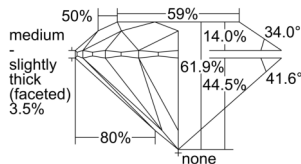

GIA®

FACSIMILE

GIA NATURAL DIAMOND DOSSIER®

September 26, 2024
GIA Report Number 6505506826
Shape and Cutting Style ..... Round Brilliant
Measurements ..... 4.31 - 4.33 x 2.68 mm

GRADING RESULTS

Carat Weight ..... 0.30 carat
Color Grade ..... G
Clarity Grade S11
Cut Grade ..... Excellent

ADDITIONAL GRADING INFORMATION

Polish ..... Excellent
Symmetry ..... Excellent
Fluorescence ..... None
Clarity Characteristics ..... Cloud, Crystal, Feather
Inscription(s): GIA 6505506826

GIA REPORT 6505506826

Verify this report at GIA.edu

PROPORTIONS

Profile to actual proportions

GRADING SCALES

GIA COLOR SCALE	GIA CLARITY SCALE	GIA CUT SCALE	
D	FLAWLESS	EXCELLENT	
E	INTERNALLY FLAWLESS		
F		VVS₁	VERY GOOD
G	VVS₂		
H	VS₁	GOOD	
I	VS₂		
J	S1₁	FAIR	
K	S1₂		
L	I₁	POOR	
M	I₂		
N	I₃		
O			
P			
Q			
R			
S			
T			
U			
V			
W			
X			
Y			
Z