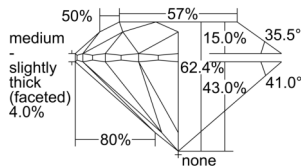

GIA®

FACSIMILE

GIA NATURAL DIAMOND DOSSIER®

September 26, 2024

GIA Report Number 6505508071

Shape and Cutting Style ..... Round Brilliant

Measurements ..... 5.31 - 5.32 x 3.32 mm

GRADING RESULTS

Carat Weight ..... 0.58 carat

Color Grade ..... G

Clarity Grade VS1

Cut Grade ..... Excellent

ADDITIONAL GRADING INFORMATION

Polish ..... Excellent

Symmetry ..... Excellent

Fluorescence ..... None

Clarity Characteristics ..... Crystal, Cloud, Needle, Pinpoint

Inscription(s): GIA 6505508071

GIA REPORT 6505508071

Verify this report at GIA.edu

PROPORTIONS

Profile to actual proportions

GRADING SCALES

GIA COLOR SCALE

COLORLESS	D
	E
	F
	G
	H
	I
	J
NEAR COLORLESS	K
	L
Faint	M
	N
	O
	P
Very Light	Q
	R
	S
	T
	U
	V
Light	W
	X
	Y
	Z

GIA CLARITY SCALE

FLAWLESS	VERY VERY SLIGHTLY INCLUDED	VS₁	VS₂	VS₁	VS₂	SL₁	SL₂	I₁	I₂	I₃		
											FLAWLESS	INTERNALLY FLAWLESS

GIA CUT SCALE

EXCELLENT
VERY GOOD
GOOD
FAIR
POOR