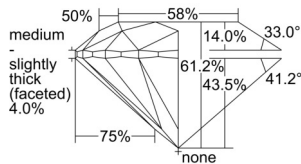

GIA®

FACSIMILE

GIA REPORT 6505516234

Verify this report at GIA.edu

GIA NATURAL DIAMOND DOSSIER®

September 27, 2024
GIA Report Number 6505516234
Shape and Cutting Style ..... Round Brilliant
Measurements ..... 4.09 - 4.11 x 2.51 mm

GRADING RESULTS

Carat Weight ..... 0.26 carat
Color Grade ..... D
Clarity Grade VS1
Cut Grade ..... Excellent

ADDITIONAL GRADING INFORMATION

Polish ..... Excellent
Symmetry ..... Excellent
Fluorescence ..... None
Clarity Characteristics ..... Cloud, Pinpoint
Inscription(s): GIA 6505516234

PROPORTIONS

Profile to actual proportions

GRADING SCALES

GIA COLOR SCALE	GIA CLARITY SCALE	GIA CUT SCALE	
D	FLAWLESS	EXCELLENT	
E	INTERNALLY FLAWLESS		
F		VVS₁	VERY GOOD
G	VVS₂		
H	VS₁	GOOD	
I	VS₂		
J	SI₁	FAIR	
K	SI₂		
L	I₁	POOR	
M			
N			
O	I₂		
P			
Q			
R	I₃		
S			
T			
U			
V			
W			
X			
Y			
Z