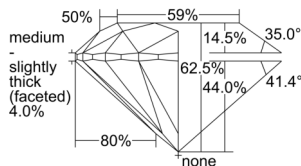

GIA®

FACSIMILE

GIA REPORT 6505517604

Verify this report at GIA.edu

GIA NATURAL DIAMOND DOSSIER®

September 27, 2024
GIA Report Number 6505517604
Shape and Cutting Style ..... Round Brilliant
Measurements ..... 3.77 - 3.79 x 2.36 mm

GRADING RESULTS

Carat Weight ..... 0.21 carat
Color Grade ..... G
Clarity Grade VS1
Cut Grade ..... Excellent

ADDITIONAL GRADING INFORMATION

Polish ..... Excellent
Symmetry ..... Excellent
Fluorescence ..... None
Clarity Characteristics ..... Crystal, Feather
Inscription(s): GIA 6505517604

PROPORTIONS

Profile to actual proportions

GRADING SCALES

GIA COLOR SCALE	GIA CLARITY SCALE	GIA CUT SCALE	
D	FLAWLESS	EXCELLENT	
E	INTERNALLY FLAWLESS		
F		VVS₁	VERY GOOD
G	VVS₂		
H	VS₁	GOOD	
I	VS₂		
J	SI₁	FAIR	
K	SI₂		
L	I₁	POOR	
M	I₂		
N	I₃		
O			
P			
Q			
R			
S			
T			
U			
V			
W			
X			
Y			
Z