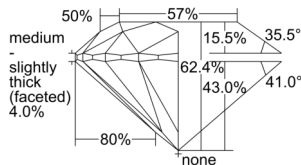

GIA®

FACSIMILE

GIA REPORT 6505518910

Verify this report at GIA.edu

GIA NATURAL DIAMOND DOSSIER®

September 27, 2024
GIA Report Number 6505518910
Shape and Cutting Style ..... Round Brilliant
Measurements ..... 5.90 - 5.93 x 3.69 mm

GRADING RESULTS

Carat Weight ..... 0.79 carat
Color Grade ..... D
Clarity Grade S11
Cut Grade ..... Excellent

ADDITIONAL GRADING INFORMATION

Polish ..... Excellent
Symmetry ..... Excellent
Fluorescence ..... Medium Blue
Clarity Characteristics ..... Crystal, Cloud, Feather
Inscription(s): GIA 6505518910

PROPORTIONS

Profile to actual proportions

GRADING SCALES

GIA COLOR SCALE	GIA CLARITY SCALE	GIA CUT SCALE	
D	FLAWLESS	EXCELLENT	
E	INTERNALLY FLAWLESS		
F		VVS₁	VERY GOOD
G	VVS₂		
H	VS₁	GOOD	
I	VS₂		
J	S1₁	FAIR	
K	S1₂		
L	I₁	POOR	
M	I₂		
N	I₃		
O			
P			
Q			
R			
S			
T			
U			
V			
W			
X			
Y			
Z