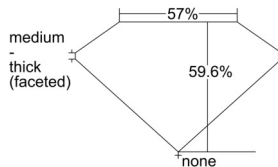

GIA®

FACSIMILE

GIA REPORT 6505520087

Verify this report at GIA.edu

GIA NATURAL DIAMOND DOSSIER®

September 26, 2024
GIA Report Number 6505520087
Shape and Cutting Style ..... Heart Brilliant
Measurements ..... 4.74 x 5.49 x 3.27 mm

GRADING RESULTS

Carat Weight ..... 0.50 carat
Color Grade ..... F
Clarity Grade VS1

ADDITIONAL GRADING INFORMATION

Polish ..... Excellent
Symmetry ..... Excellent
Fluorescence ..... None
Clarity Characteristics ..... Crystal, Feather
Inscription(s): GIA 6505520087

PROPORTIONS

Profile not to actual proportions

GRADING SCALES

GIA COLOR SCALE		GIA CLARITY SCALE	
COLORLESS	D	VERY VERY SLIGHTLY INCLUDED	FLAWLESS
	E		INTERNALLY FLAWLESS
	F		VVS₁
	G		VVS₂
	H		VS₁
	I		VS₂
	J		SI₁
	K		SI₂
	L		I₁
	M		I₂
NEAR COLORLESS	N	SLIGHTLY INCLUDED	I₃
	O		
	P		
	Q		
FAINT	R		
	S		
	T		
	U		
VERY LIGHT	V		
	W		
	X		
	Y		
LIGHT	Z