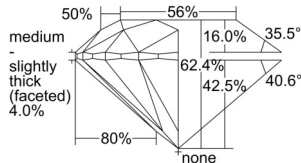

GIA®

FACSIMILE

GIA REPORT 6505520373

Verify this report at GIA.edu

GIA NATURAL DIAMOND DOSSIER®

September 27, 2024
GIA Report Number 6505520373
Shape and Cutting Style ..... Round Brilliant
Measurements ..... 4.88 - 4.90 x 3.05 mm

GRADING RESULTS

Carat Weight ..... 0.45 carat
Color Grade ..... D
Clarity Grade S11
Cut Grade ..... Excellent

ADDITIONAL GRADING INFORMATION

Polish ..... Excellent
Symmetry ..... Excellent
Fluorescence ..... None
Clarity Characteristics ..... Crystal, Feather
Inscription(s): GIA 6505520373

PROPORTIONS

Profile to actual proportions

GRADING SCALES

GIA COLOR SCALE	GIA CLARITY SCALE	GIA CUT SCALE	
D	FLAWLESS	EXCELLENT	
E	INTERNALLY FLAWLESS		
F		VVS₁	VERY GOOD
G	VVS₂		
H	VS₁	GOOD	
I	VS₂		
J	S1₁	FAIR	
K	S1₂		
L	I₁	POOR	
M	I₂		
N	I₃		
O			
P			
Q			
R			
S			
T			
U			
V			
W			
X			
Y			
Z