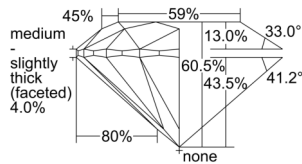

GIA®

FACSIMILE

GIA REPORT 6505520379

Verify this report at GIA.edu

GIA NATURAL DIAMOND DOSSIER®

September 27, 2024
GIA Report Number 6505520379
Shape and Cutting Style ..... Round Brilliant
Measurements ..... 4.02 - 4.05 x 2.44 mm

GRADING RESULTS

Carat Weight ..... 0.24 carat
Color Grade ..... D
Clarity Grade VVS1
Cut Grade ..... Excellent

ADDITIONAL GRADING INFORMATION

Polish ..... Excellent
Symmetry ..... Excellent
Fluorescence ..... None
Clarity Characteristics ..... Pinpoint
Inscription(s): GIA 6505520379

PROPORTIONS

Profile to actual proportions

GRADING SCALES

GIA COLOR SCALE

COLORLESS	D
	E
	F
	G
	H
	I
	J
NEAR COLORLESS	K
	L
Faint	M
	N
	O
	P
	Q
	R
	S
	T
	U
	V
	W
	X
	Y
Light	Z

GIA CLARITY SCALE

FLAWLESS	VERY VERY SLIGHTLY INCLUDED	VVS₁	
			VVS₂
INTERNALLY FLAWLESS	VERY SLIGHTLY INCLUDED	VS₁	
		VS₂	
SLIGHTLY INCLUDED	SLIGHTLY INCLUDED	SI₁	
		SI₂	
INCLUDED	INCLUDED	I₁	
		I₂	
		I₃	

GIA CUT SCALE

EXCELLENT
VERY GOOD
GOOD
FAIR
POOR