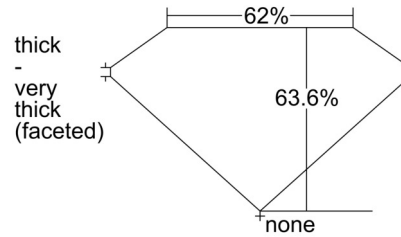

PROPORTIONS

Profile not to actual proportions