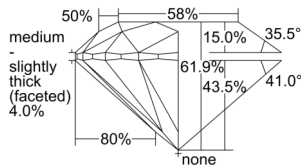

GIA®

FACSIMILE

GIA REPORT 6505525923

Verify this report at GIA.edu

GIA NATURAL DIAMOND DOSSIER®

October 01, 2024
GIA Report Number 6505525923
Shape and Cutting Style ..... Round Brilliant
Measurements ..... 4.07 - 4.09 x 2.53 mm

GRADING RESULTS

Carat Weight ..... 0.26 carat
Color Grade ..... G
Clarity Grade VS2
Cut Grade ..... Excellent

ADDITIONAL GRADING INFORMATION

Polish ..... Excellent
Symmetry ..... Excellent
Fluorescence ..... None
Clarity Characteristics ..... Crystal, Cloud
Inscription(s): GIA 6505525923

PROPORTIONS

Profile to actual proportions

GRADING SCALES

GIA COLOR SCALE	GIA CLARITY SCALE	GIA CUT SCALE	
D	FLAWLESS	EXCELLENT	
E	INTERNALLY FLAWLESS		
F		VVS₁	VERY GOOD
G	VVS₂		
H	VS₁	GOOD	
I	VS₂		
J	SI₁	FAIR	
K	SI₂		
L	I₁	POOR	
M	I₂		
N	I₃		
O			
P			
Q			
R			
S			
T			
U			
V			
W			
X			
Y			
Z