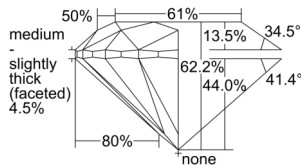

GIA®

FACSIMILE

GIA REPORT 6505528356

Verify this report at GIA.edu

GIA NATURAL DIAMOND DOSSIER®

October 01, 2024
GIA Report Number 6505528356
Shape and Cutting Style ..... Round Brilliant
Measurements ..... 5.05 - 5.08 x 3.16 mm

GRADING RESULTS

Carat Weight ..... 0.50 carat
Color Grade ..... F
Clarity Grade S11
Cut Grade ..... Excellent

ADDITIONAL GRADING INFORMATION

Polish ..... Excellent
Symmetry ..... Excellent
Fluorescence ..... None
Clarity Characteristics..... Crystal, Cloud
Inscription(s): GIA 6505528356

PROPORTIONS

Profile to actual proportions

GRADING SCALES

GIA COLOR SCALE	GIA CLARITY SCALE	GIA CUT SCALE	
D	FLAWLESS	EXCELLENT	
E	INTERNALLY FLAWLESS		
F		VVS₁	VERY GOOD
G	VVS₂		
H	VS₁	GOOD	
I	VS₂		
J	S1₁	FAIR	
K	S1₂		
L	I₁	POOR	
M	I₂		
N	I₃		
O			
P			
Q			
R			
S			
T			
U			
V			
W			
X			
Y			
Z