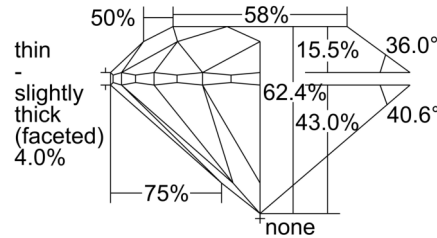

GIA NATURAL DIAMOND GRADING REPORT

October 07, 2024  
 GIA Report Number ..... 6505528957  
 Shape and Cutting Style ..... Round Brilliant  
 Measurements ..... 6.34 - 6.38 x 3.97 mm

GRADING RESULTS

Carat Weight ..... 1.01 carat  
 Color Grade ..... H  
 Clarity Grade ..... SI1  
 Cut Grade ..... Excellent

PROPORTIONS

Profile to actual proportions

CLARITY CHARACTERISTICS

KEY TO SYMBOLS\*

-  Twinning Wisp
-  Indented Natural
-  Feather
-  Needle
-  Crystal
-  Natural
-  Cloud

\* Red symbols denote internal characteristics (inclusions). Green or black symbols denote external characteristics (blemishes). Diagram is an approximate representation of the diamond, and symbols shown indicate type, position, and approximate size of clarity characteristics. All clarity characteristics may not be shown. Details of finish are not shown.