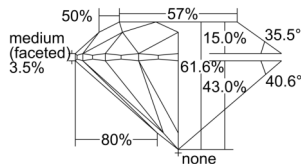

GIA®

FACSIMILE

GIA REPORT 6505530831

Verify this report at GIA.edu

GIA NATURAL DIAMOND DOSSIER®

October 01, 2024
GIA Report Number 6505530831
Shape and Cutting Style ..... Round Brilliant
Measurements ..... 4.03 - 4.04 x 2.49 mm

GRADING RESULTS

Carat Weight ..... 0.25 carat
Color Grade ..... H
Clarity Grade VS2
Cut Grade ..... Excellent

ADDITIONAL GRADING INFORMATION

Polish ..... Excellent
Symmetry ..... Excellent
Fluorescence ..... Strong Blue
Clarity Characteristics..... Crystal, Cloud
Inscription(s): GIA 6505530831

PROPORTIONS

Profile to actual proportions

GRADING SCALES

GIA COLOR SCALE	GIA CLARITY SCALE	GIA CUT SCALE	
D	FLAWLESS	EXCELLENT	
E	INTERNALLY FLAWLESS		
F		VVS₁	VERY GOOD
G	VVS₂		
H	VS₁	GOOD	
I	VS₂		
J	SI₁	FAIR	
K	SI₂		
L	I₁	POOR	
M	I₂		
N	I₃		
O			
P			
Q			
R			
S			
T			
U			
V			
W			
X			
Y			
Z