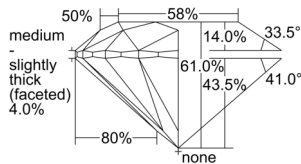

GIA®

FACSIMILE

GIA REPORT 6505530845

Verify this report at GIA.edu

GIA NATURAL DIAMOND DOSSIER®

October 01, 2024
GIA Report Number 6505530845
Shape and Cutting Style ..... Round Brilliant
Measurements ..... 3.82 - 3.85 x 2.34 mm

GRADING RESULTS

Carat Weight ..... 0.21 carat
Color Grade ..... H
Clarity Grade VVS1
Cut Grade ..... Excellent

ADDITIONAL GRADING INFORMATION

Polish ..... Excellent
Symmetry ..... Excellent
Fluorescence ..... Faint
Clarity Characteristics ..... Pinpoint
Inscription(s): GIA 6505530845

PROPORTIONS

Profile to actual proportions

GRADING SCALES

GIA COLOR SCALE	GIA CLARITY SCALE	GIA CUT SCALE	
D	FLAWLESS	EXCELLENT	
E	INTERNALLY FLAWLESS		
F		VVS₁	VERY GOOD
G	VVS₂		
H	VS₁	GOOD	
I	VS₂		
J	SI₁	FAIR	
K	SI₂		
L	I₁	POOR	
M	I₂		
N	I₃		
O			
P			
Q			
R			
S			
T			
U			
V			
W			
X			
Y			
Z