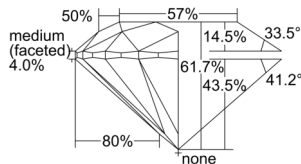

GIA®

FACSIMILE

GIA REPORT 6505532439

Verify this report at GIA.edu

GIA NATURAL DIAMOND DOSSIER®

October 01, 2024
GIA Report Number 6505532439
Shape and Cutting Style ..... Round Brilliant
Measurements ..... 3.77 - 3.78 x 2.33 mm

GRADING RESULTS

Carat Weight ..... 0.20 carat
Color Grade ..... H
Clarity Grade VS2
Cut Grade ..... Excellent

ADDITIONAL GRADING INFORMATION

Polish ..... Excellent
Symmetry ..... Excellent
Fluorescence ..... Strong Blue
Clarity Characteristics..... Crystal, Needle
Inscription(s): GIA 6505532439

PROPORTIONS

Profile to actual proportions

GRADING SCALES

GIA COLOR SCALE	GIA CLARITY SCALE	GIA CUT SCALE	
D	FLAWLESS	EXCELLENT	
E	INTERNALLY FLAWLESS		
F		VVS₁	VERY GOOD
G	VVS₂		
H	VS₁	GOOD	
I	VS₂		
J	SI₁	FAIR	
K	SI₂		
L	I₁	POOR	
M			
N			
O	I₂		
P			
Q			
R	I₃		
S			
T			
U			
V			
W			
X			
Y			
Z