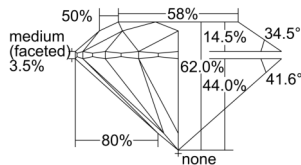

GIA®

FACSIMILE

GIA REPORT 6505532484

Verify this report at GIA.edu

GIA NATURAL DIAMOND DOSSIER®

October 01, 2024
GIA Report Number 6505532484
Shape and Cutting Style ..... Round Brilliant
Measurements ..... 4.00 - 4.02 x 2.49 mm

GRADING RESULTS

Carat Weight ..... 0.24 carat
Color Grade ..... D
Clarity Grade VS1
Cut Grade ..... Excellent

ADDITIONAL GRADING INFORMATION

Polish ..... Excellent
Symmetry ..... Excellent
Fluorescence ..... Faint
Clarity Characteristics..... Crystal, Knot, Pinpoint
Inscription(s): GIA 6505532484

PROPORTIONS

Profile to actual proportions

GRADING SCALES

GIA COLOR SCALE	GIA CLARITY SCALE	GIA CUT SCALE	
D	FLAWLESS	EXCELLENT	
E	INTERNALLY FLAWLESS		
F		VVS₁	VERY GOOD
G	VVS₂		
H	VS₁	GOOD	
I	VS₂		
J	SI₁	FAIR	
K	SI₂		
L	I₁	POOR	
M			I₂
N	I₃		
O			
P			
Q			
R			
S			
T			
U			
V			
W			
X			
Y			
Z