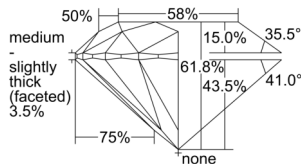

GIA®

FACSIMILE

GIA REPORT 6505532516

Verify this report at GIA.edu

GIA NATURAL DIAMOND DOSSIER®

October 01, 2024
GIA Report Number 6505532516
Shape and Cutting Style ..... Round Brilliant
Measurements ..... 4.10 - 4.11 x 2.54 mm

GRADING RESULTS

Carat Weight ..... 0.26 carat
Color Grade ..... G
Clarity Grade VS2
Cut Grade ..... Excellent

ADDITIONAL GRADING INFORMATION

Polish ..... Excellent
Symmetry ..... Excellent
Fluorescence ..... Faint
Clarity Characteristics..... Crystal, Cloud
Inscription(s): GIA 6505532516

PROPORTIONS

Profile to actual proportions

GRADING SCALES

GIA COLOR SCALE	GIA CLARITY SCALE	GIA CUT SCALE
COLOURLESS D	FLAWLESS	EXCELLENT
E	INTERNALLY FLAWLESS	
F	VVS₁	VERY GOOD
G		
H	VVS₂	GOOD
I	VS₁	
J	VS₂	FAIR
K	SI₁	
L	SI₂	POOR
M	I₁	
N	I₂	
O	I₃	
P		
Q		
R		
S		
T		
U		
V		
W		
X		
Y		
Z