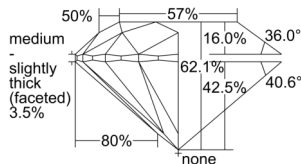

GIA®

FACSIMILE

GIA REPORT 6505532938

Verify this report at GIA.edu

GIA NATURAL DIAMOND DOSSIER®

October 01, 2024
GIA Report Number 6505532938
Shape and Cutting Style ..... Round Brilliant
Measurements ..... 3.63 - 3.65 x 2.26 mm

GRADING RESULTS

Carat Weight ..... 0.18 carat
Color Grade ..... G
Clarity Grade VVS2
Cut Grade ..... Excellent

ADDITIONAL GRADING INFORMATION

Polish ..... Excellent
Symmetry ..... Excellent
Fluorescence ..... Medium Blue
Clarity Characteristics ..... Pinpoint
Inscription(s): GIA 6505532938

PROPORTIONS

Profile to actual proportions

GRADING SCALES

GIA COLOR SCALE	GIA CLARITY SCALE	GIA CUT SCALE	
D	FLAWLESS	EXCELLENT	
E	INTERNALLY FLAWLESS		
F		VVS₁	VERY GOOD
G	VVS₂		
H	VS₁	GOOD	
I	VS₂		
J	SI₁	FAIR	
K	SI₂		
L	I₁	POOR	
M	I₂		
N	I₃		
O			
P			
Q			
R			
S			
T			
U			
V			
W			
X			
Y			
Z