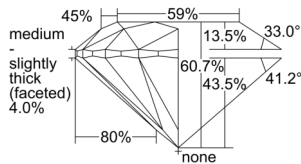

GIA®

FACSIMILE

GIA REPORT 6505533754

Verify this report at GIA.edu

GIA NATURAL DIAMOND DOSSIER®

September 30, 2024
GIA Report Number 6505533754
Shape and Cutting Style ..... Round Brilliant
Measurements ..... 3.76 - 3.79 x 2.29 mm

GRADING RESULTS

Carat Weight ..... 0.20 carat
Color Grade I
Clarity Grade VS1
Cut Grade ..... Excellent

ADDITIONAL GRADING INFORMATION

Polish ..... Excellent
Symmetry ..... Excellent
Fluorescence ..... Faint
Clarity Characteristics ..... Crystal
Inscription(s): GIA 6505533754

PROPORTIONS

Profile to actual proportions

GRADING SCALES

GIA COLOR SCALE	GIA CLARITY SCALE	GIA CUT SCALE	
D	FLAWLESS	EXCELLENT	
E	INTERNALLY FLAWLESS		
F		VVS₁	VERY GOOD
G	VVS₂		
H	VS₁	GOOD	
I	VS₂		
J	SI₁	FAIR	
K	SI₂		
L	I₁	POOR	
M			I₂
N	I₃		
O			
P			
Q			
R			
S			
T			
U			
V			
W			
X			
Y			
Z