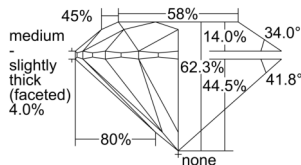

GIA®

FACSIMILE

GIA NATURAL DIAMOND DOSSIER®

September 30, 2024
GIA Report Number 6505534136
Shape and Cutting Style ..... Round Brilliant
Measurements ..... 4.01 - 4.03 x 2.50 mm

GRADING RESULTS

Carat Weight ..... 0.24 carat
Color Grade ..... D
Clarity Grade VVS1
Cut Grade ..... Excellent

ADDITIONAL GRADING INFORMATION

Polish ..... Excellent
Symmetry ..... Excellent
Fluorescence ..... None
Clarity Characteristics ..... Pinpoint
Inscription(s): GIA 6505534136

GIA REPORT 6505534136

Verify this report at GIA.edu

PROPORTIONS

Profile to actual proportions

GRADING SCALES

GIA COLOR SCALE	GIA CLARITY SCALE	GIA CUT SCALE	
D	FLAWLESS	EXCELLENT	
E	INTERNALLY FLAWLESS		
F		VVS₁	VERY GOOD
G	VVS₂		
H	VS₁	GOOD	
I	VS₂		
J	SI₁	FAIR	
K	SI₂		
L	I₁	POOR	
M			
N	I₂		
O	I₃		
P			
Q			
R			
S			
T			
U			
V			
W			
X			
Y			
Z