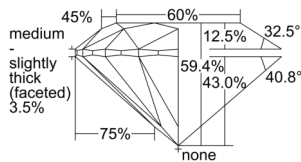

GIA®

FACSIMILE

GIA REPORT 6505534766

Verify this report at GIA.edu

GIA NATURAL DIAMOND DOSSIER®

October 01, 2024
GIA Report Number 6505534766
Shape and Cutting Style ..... Round Brilliant
Measurements ..... 4.04 - 4.06 x 2.40 mm

GRADING RESULTS

Carat Weight ..... 0.24 carat
Color Grade ..... G
Clarity Grade VS1
Cut Grade ..... Excellent

ADDITIONAL GRADING INFORMATION

Polish ..... Excellent
Symmetry ..... Excellent
Fluorescence ..... Faint
Clarity Characteristics ..... Cloud, Needle
Inscription(s): GIA 6505534766

PROPORTIONS

Profile to actual proportions

GRADING SCALES

GIA COLOR SCALE	GIA CLARITY SCALE	GIA CUT SCALE	
D	FLAWLESS	EXCELLENT	
E	INTERNALLY FLAWLESS		
F		VVS₁	VERY GOOD
G	VVS₂		
H	VS₁	GOOD	
I	VS₂		
J	SI₁	FAIR	
K	SI₂		
L	I₁	POOR	
M			
N			
O	I₂		
P			
Q			
R	I₃		
S			
T			
U			
V			
W			
X			
Y			
Z