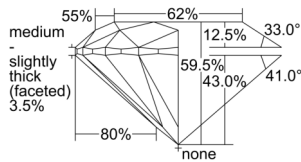

GIA®

FACSIMILE

GIA REPORT 6505535414

Verify this report at GIA.edu

GIA NATURAL DIAMOND DOSSIER®

September 30, 2024
GIA Report Number 6505535414
Shape and Cutting Style ..... Round Brilliant
Measurements ..... 4.84 - 4.85 x 2.88 mm

GRADING RESULTS

Carat Weight ..... 0.41 carat
Color Grade ..... G
Clarity Grade VVS1
Cut Grade ..... Excellent

ADDITIONAL GRADING INFORMATION

Polish ..... Excellent
Symmetry ..... Excellent
Fluorescence ..... Strong Blue
Clarity Characteristics ..... Pinpoint, Internal Graining
Inspection(s): GIA 6505535414

PROPORTIONS

Profile to actual proportions

GRADING SCALES

GIA COLOR SCALE	GIA CLARITY SCALE	GIA CUT SCALE
D	FLAWLESS	EXCELLENT
E	FLAWLESS	
F	INTERNALLY FLAWLESS	VERY GOOD
G	VVS₁	
H	VVS₂	GOOD
I	VS₁	
J	VS₂	FAIR
K	SI₁	
L	SI₂	POOR
M	I₁	
N	I₂	
O	I₃	
P		
Q		
R		
S		
T		
U		
V		
W		
X		
Y		
Z