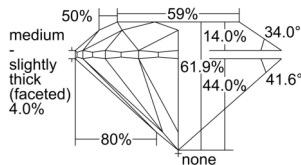

GIA®

FACSIMILE

GIA NATURAL DIAMOND DOSSIER®

September 30, 2024
GIA Report Number 6505535459
Shape and Cutting Style ..... Round Brilliant
Measurements ..... 3.62 - 3.65 x 2.25 mm

GRADING RESULTS

Carat Weight ..... 0.18 carat
Color Grade ..... D
Clarity Grade VS2
Cut Grade ..... Excellent

ADDITIONAL GRADING INFORMATION

Polish ..... Excellent
Symmetry ..... Excellent
Fluorescence ..... None
Clarity Characteristics ..... Cloud
Inscription(s): GIA 6505535459

GIA REPORT 6505535459

Verify this report at GIA.edu

PROPORTIONS

Profile to actual proportions

GRADING SCALES

GIA COLOR SCALE	GIA CLARITY SCALE	GIA CUT SCALE
D	FLAWLESS	EXCELLENT
E	FLAWLESS	
F	INTERNALLY FLAWLESS	VERY GOOD
G	FLAWLESS	
H	VVS₁	GOOD
I	VVS₂	
J	VS₁	FAIR
K	VS₂	
L	SI₁	POOR
M	SI₂	
N	I₁	
O	I₂	
P	I₃	
Q		
R		
S		
T		
U		
V		
W		
X		
Y		
Z