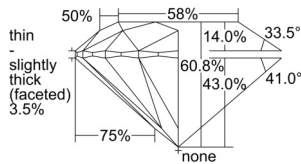

GIA®

FACSIMILE

GIA REPORT 6505540444

Verify this report at GIA.edu

GIA NATURAL DIAMOND DOSSIER®

October 01, 2024
GIA Report Number 6505540444
Shape and Cutting Style ..... Round Brilliant
Measurements ..... 4.10 - 4.11 x 2.50 mm

GRADING RESULTS

Carat Weight ..... 0.25 carat
Color Grade ..... E
Clarity Grade VVS2
Cut Grade ..... Excellent

ADDITIONAL GRADING INFORMATION

Polish ..... Excellent
Symmetry ..... Excellent
Fluorescence ..... None
Clarity Characteristics..... Pinpoint, Needle, Feather, Cloud
Inscription(s): GIA 6505540444

PROPORTIONS

GRADING SCALES

GIA COLOR SCALE	GIA CLARITY SCALE	GIA CUT SCALE	
D	FLAWLESS	EXCELLENT	
E	INTERNALLY FLAWLESS		
F		VVS₁	VERY GOOD
G	VVS₂		
H	VS₁	GOOD	
I	VS₂		
J	SI₁	FAIR	
K	SI₂		
L	I₁	POOR	
M			
N			
O	I₂		
P			
Q			
R	I₃		
S			
T			
U			
V			
W			
X			
Y			
Z