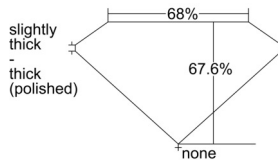

GIA®

FACSIMILE

GIA REPORT 6505540726

Verify this report at GIA.edu

GIA NATURAL DIAMOND DOSSIER®

October 01, 2024
GIA Report Number 6505540726
Shape and Cutting Style ..... Emerald Cut
Measurements ..... 4.74 x 3.40 x 2.30 mm

GRADING RESULTS

Carat Weight ..... 0.36 carat
Color Grade ..... F
Clarity Grade VS1

ADDITIONAL GRADING INFORMATION

Polish ..... Excellent
Symmetry ..... Very Good
Fluorescence ..... None
Clarity Characteristics ..... Cloud
Inscription(s): GIA 6505540726

PROPORTIONS

Profile not to actual proportions

GRADING SCALES

GIA COLOR SCALE		GIA CLARITY SCALE			
COLORLESS	D	VERY VERY SLIGHTLY INCLUDED	FLAWLESS		
	E		INTERNALLY FLAWLESS		
	F	VERY SLIGHTLY INCLUDED	VS₁		
	G		VS₂		
	H		VS₁		
	NEAR COLORLESS	I	SLIGHTLY INCLUDED	VS₂	
		J		SI₁	
		FAINT	K	INCLUDED	SI₂
			L		I₁
			M		I₂
VERT LIGHT	N	LIGHT	I₃		
	O				
	P				
	Q				
	R