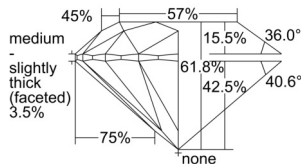

GIA®

FACSIMILE

GIA REPORT 6505540734

Verify this report at GIA.edu

GIA NATURAL DIAMOND DOSSIER®

October 01, 2024
GIA Report Number 6505540734
Shape and Cutting Style ..... Round Brilliant
Measurements ..... 3.63 - 3.65 x 2.25 mm

GRADING RESULTS

Carat Weight ..... 0.18 carat
Color Grade ..... E
Clarity Grade VS2
Cut Grade ..... Excellent

ADDITIONAL GRADING INFORMATION

Polish ..... Excellent
Symmetry ..... Excellent
Fluorescence ..... None
Clarity Characteristics ..... Crystal, Cloud
Inscription(s): GIA 6505540734

PROPORTIONS

Profile to actual proportions

GRADING SCALES

GIA COLOR SCALE	GIA CLARITY SCALE	GIA CUT SCALE	
D	FLAWLESS	EXCELLENT	
E	INTERNALLY FLAWLESS		
F		VVS₁	VERY GOOD
G	VVS₂		
H	VS₁	GOOD	
I	VS₂		
J	SI₁	FAIR	
K	SI₂		
L	I₁	POOR	
M	I₂		
N	I₃		
O			
P			
Q			
R			
S			
T			
U			
V			
W			
X			
Y			
Z