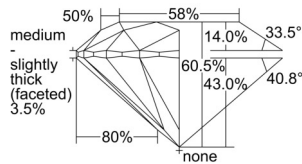

GIA®

FACSIMILE

GIA REPORT 6505540741

Verify this report at GIA.edu

GIA NATURAL DIAMOND DOSSIER®

October 01, 2024
GIA Report Number 6505540741
Shape and Cutting Style ..... Round Brilliant
Measurements ..... 3.85 - 3.86 x 2.33 mm

GRADING RESULTS

Carat Weight ..... 0.21 carat
Color Grade ..... H
Clarity Grade VS2
Cut Grade ..... Excellent

ADDITIONAL GRADING INFORMATION

Polish ..... Excellent
Symmetry ..... Excellent
Fluorescence ..... Strong Blue
Clarity Characteristics ..... Crystal, Feather
Inscription(s): GIA 6505540741

PROPORTIONS

Profile to actual proportions

GRADING SCALES

GIA COLOR SCALE	GIA CLARITY SCALE	GIA CUT SCALE
D	FLAWLESS	EXCELLENT
E	FLAWLESS	
F	INTERNALLY FLAWLESS	VERY GOOD
G	FLAWLESS	
H	VVS₁	GOOD
I	VVS₂	
J	VS₁	FAIR
K	VS₂	
L	SI₁	POOR
M	SI₂	
N	I₁	
O	I₂	
P	I₃	
Q		
R		
S		
T		
U		
V		
W		
X		
Y		
Z