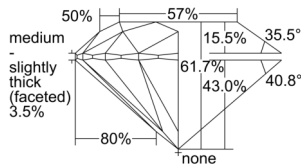

GIA®

FACSIMILE

GIA REPORT 6505541676

Verify this report at GIA.edu

GIA NATURAL DIAMOND DOSSIER®

October 01, 2024
GIA Report Number **6505541676**
Shape and Cutting Style ..... **Round Brilliant**
Measurements ..... **3.93 - 3.94 x 2.43 mm**

GRADING RESULTS

Carat Weight ..... **0.23 carat**
Color Grade ..... **F**
Clarity Grade **VVS2**
Cut Grade ..... **Excellent**

ADDITIONAL GRADING INFORMATION

Polish ..... **Excellent**
Symmetry ..... **Excellent**
Fluorescence ..... **Medium Blue**
Clarity Characteristics ..... **Feather**
Inscription(s): **GIA 6505541676**

PROPORTIONS

Profile to actual proportions

GRADING SCALES

GIA COLOR SCALE	GIA CLARITY SCALE	GIA CUT SCALE	
D	FLAWLESS	EXCELLENT	
E	INTERNALLY FLAWLESS		
F		VVS₁	VERY GOOD
G	VVS₂		
H	VS₁	GOOD	
I	VS₂		
J	SI₁	FAIR	
K	SI₂		
L	I₁	POOR	
M			I₂
N	I₃		
O			
P			
Q			
R			
S			
T			
U			
V			
W			
X			
Y			
Z