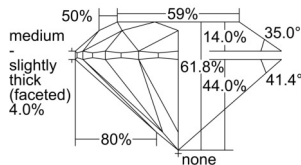

GIA®

FACSIMILE

GIA NATURAL DIAMOND DOSSIER®

October 01, 2024
GIA Report Number 6505544561
Shape and Cutting Style ..... Round Brilliant
Measurements ..... 3.83 - 3.84 x 2.37 mm

GRADING RESULTS

Carat Weight ..... 0.21 carat
Color Grade ..... H
Clarity Grade S11
Cut Grade ..... Excellent

ADDITIONAL GRADING INFORMATION

Polish ..... Excellent
Symmetry ..... Excellent
Fluorescence ..... None
Clarity Characteristics ..... Crystal
Inscription(s): GIA 6505544561

GIA REPORT 6505544561

Verify this report at GIA.edu

PROPORTIONS

Profile to actual proportions

GRADING SCALES

GIA COLOR SCALE

COLOREDNESS	D
	E
	F
	G
	H
	I
	J
NEAR COLORLESS	K
	L
Faint	M
	N
	O
	P
Very Light	Q
	R
	S
	T
	U
	V
Light	W
	X
	Y
	Z

GIA CLARITY SCALE

FLAWLESS	VERY VERY SLIGHTLY INCLUDED	VVS₁	VERY GOOD	
				VVS₂
INTERNALLY FLAWLESS	VERY SLIGHTLY INCLUDED	VS₁	GOOD	
		VS₂		
SLIGHTLY INCLUDED	INCLUDED	S1₁	FAIR	
		S1₂		
INCLUDED	INCLUDED	I₁	POOR	
		I₂		
		I₃		

GIA CUT SCALE

EXCELLENT
VERY GOOD
GOOD
FAIR
POOR