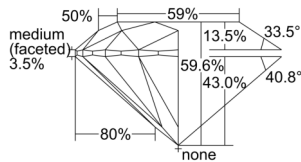

GIA®

FACSIMILE

GIA REPORT 6505544579

Verify this report at GIA.edu

GIA NATURAL DIAMOND DOSSIER®

October 01, 2024
GIA Report Number 6505544579
Shape and Cutting Style ..... Round Brilliant
Measurements ..... 4.01 - 4.03 x 2.40 mm

GRADING RESULTS

Carat Weight ..... 0.23 carat
Color Grade ..... E
Clarity Grade VS1
Cut Grade ..... Excellent

ADDITIONAL GRADING INFORMATION

Polish ..... Excellent
Symmetry ..... Excellent
Fluorescence ..... Medium Blue
Clarity Characteristics..... Cloud, Crystal, Pinpoint
Inspection(s): GIA 6505544579

PROPORTIONS

Profile to actual proportions

GRADING SCALES

GIA COLOR SCALE	GIA CLARITY SCALE	GIA CUT SCALE	
D	FLAWLESS	EXCELLENT	
E	INTERNALLY FLAWLESS		
F		VVS₁	VERY GOOD
G	VVS₂		
H	VS₁	GOOD	
I	VS₂		
J	SI₁	FAIR	
K	SI₂		
L	I₁	POOR	
M	I₂		
N	I₃		
O			
P			
Q			
R			
S			
T			
U			
V			
W			
X			
Y			
Z