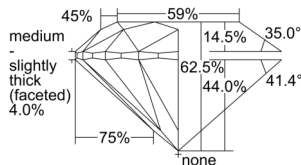

GIA®

FACSIMILE

GIA REPORT 6505547334

Verify this report at GIA.edu

GIA NATURAL DIAMOND DOSSIER®

October 03, 2024
GIA Report Number 6505547334
Shape and Cutting Style ..... Round Brilliant
Measurements ..... 4.70 - 4.72 x 2.94 mm

GRADING RESULTS

Carat Weight ..... 0.40 carat
Color Grade ..... H
Clarity Grade VS1
Cut Grade ..... Excellent

ADDITIONAL GRADING INFORMATION

Polish ..... Excellent
Symmetry ..... Excellent
Fluorescence ..... None
Clarity Characteristics ..... Cloud, Feather, Pinpoint
Inscription(s): GIA 6505547334

PROPORTIONS

Profile to actual proportions

GRADING SCALES

GIA COLOR SCALE	GIA CLARITY SCALE	GIA CUT SCALE	
D	FLAWLESS	EXCELLENT	
E	INTERNALLY FLAWLESS		
F		VVS₁	VERY GOOD
G	VVS₂		
H	VS₁	GOOD	
I	VS₂		
J	SI₁	FAIR	
K	SI₂		
L	I₁	POOR	
M	I₂		
N	I₃		
O			
P			
Q			
R			
S			
T			
U			
V			
W			
X			
Y			
Z