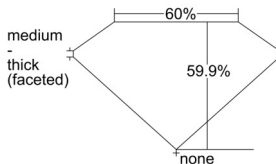

GIA®

FACSIMILE

GIA REPORT 6505547443

Verify this report at GIA.edu

GIA NATURAL DIAMOND DOSSIER®

October 01, 2024
GIA Report Number **6505547443**
Shape and Cutting Style ..... **Heart Brilliant**
Measurements ..... **4.76 x 5.49 x 3.29 mm**

GRADING RESULTS

Carat Weight ..... **0.50 carat**
Color Grade ..... **F**
Clarity Grade **S11**

ADDITIONAL GRADING INFORMATION

Polish ..... **Excellent**
Symmetry ..... **Excellent**
Fluorescence ..... **None**
Clarity Characteristics ..... **Feather**
Inscription(s): **GIA 6505547443**

PROPORTIONS

Profile not to actual proportions

GRADING SCALES

GIA COLOR SCALE		GIA CLARITY SCALE	
COLORLESS	D	VERY VERY SLIGHTLY INCLUDED	FLAWLESS
	E		INTERNALLY FLAWLESS
	F		VVS₁
	G		VVS₂
	H		VS₁
	I		VS₂
	J		S1₁
	K		S1₂
	L		I₁
	M		I₂
NEAR COLORLESS	N	SLIGHTLY INCLUDED	I₃
	O		
	P		
	Q		
FAINT	R		
	S		
	T		
	U		
VERT LIGHT	V		
	W		
	X		
	Y		
LIGHT	Z