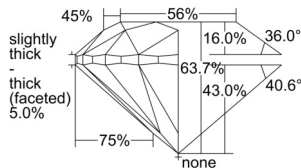

GIA®

FACSIMILE

GIA REPORT 6505548625

Verify this report at GIA.edu

GIA NATURAL DIAMOND DOSSIER®

October 01, 2024
GIA Report Number 6505548625
Shape and Cutting Style ..... Round Brilliant
Measurements ..... 4.99 - 5.00 x 3.18 mm

GRADING RESULTS

Carat Weight ..... 0.50 carat
Color Grade ..... F
Clarity Grade S11
Cut Grade ..... Very Good

ADDITIONAL GRADING INFORMATION

Polish ..... Very Good
Symmetry ..... Very Good
Fluorescence ..... None
Clarity Characteristics ..... Crystal, Cloud
Inscription(s): GIA 6505548625

PROPORTIONS

Profile to actual proportions

GRADING SCALES

GIA COLOR SCALE	GIA CLARITY SCALE	GIA CUT SCALE	
D	FLAWLESS	EXCELLENT	
E	INTERNALLY FLAWLESS		
F		VVS₁	VERY GOOD
G	VVS₂		
H	VS₁	GOOD	
I	VS₂		
J	S1₁	FAIR	
K	S1₂		
L	I₁	POOR	
M	I₂		
N	I₃		
O			
P			
Q			
R			
S			
T			
U			
V			
W			
X			
Y			
Z